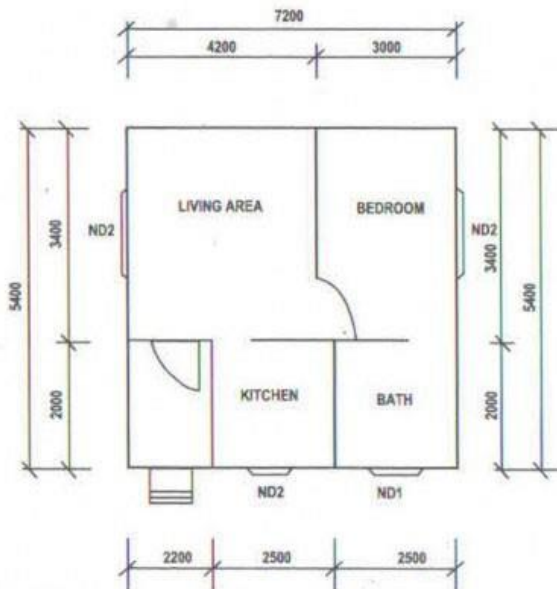

## **40m<sup>2</sup> GRANNY FLAT 1 Bedrooms** **R 83 000.00**

400mm Stilts and Ceiling included in the above price.  
Electricity and Plumbing not included