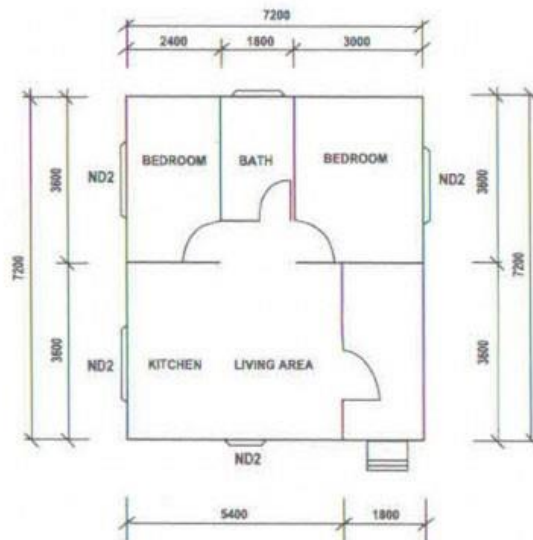

## **40m<sup>2</sup> GRANNY FLAT 1 Bedrooms** **R 83 000.00**

400mm Stilts and Ceiling included in the above price.  
Electricity and Plumbing not included